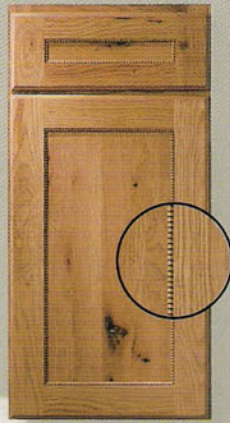

YORKSHIRE
FULL OVERLAY
Wheat on Clear Maple

YORKSHIRE
FULL OVERLAY
Wheat on Rustic Oak

ST. JAMES
STD. OVERLAY
Pearl on Clear Maple

ST. JAMES
STD. OVERLAY
Sunburst on Rustic Hickory

ST. JAMES
FULL OVERLAY
Natural on Clear Maple

EASTON 5
FULL OVERLAY
Natural on Clear Maple

LINCOLN
STD. OVERLAY
Toffee on Clear Oak

LINCOLN
STD. OVERLAY
Paprika on Rustic Cherry

LINCOLN
FULL OVERLAY
Natural on Clear Hickory

LINCOLN
FULL OVERLAY
Sunburst on Rustic Hickory